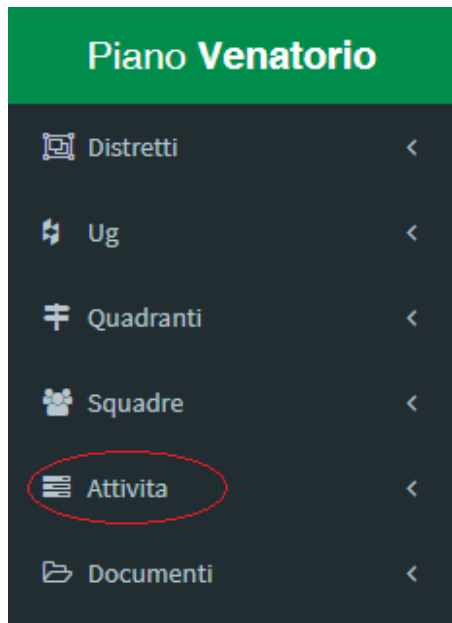

The screenshot shows a login form with the following elements:

- Header: "Login"
- Input field for username with a user icon.
- Input field for password with a lock icon.
- Checkbox labeled "Remember Me".
- Green "Login" button.
- Link: "Password dimenticata ?"

The screenshot shows the main interface of the hunting management system. The header is green and contains the text "Piano Venatorio" on the left, a hamburger menu icon in the center, and the user name "Mario Rossi" and role "cacciatore" on the right. Below the header, there is a section titled "azioni 0 su quadranti 0". A date selector shows "09/01/2020". The main area is a map with "Mappa" and "Satellite" tabs. The map shows a geographical area with labels for "Cevolabbate", "Casarola", "Il Ghetto", "Tavullia", "Serbadon", "Vicinato", and "Pievevecc". The map also shows roads like "SP18" and "SP35", and the "MARCHE" region.